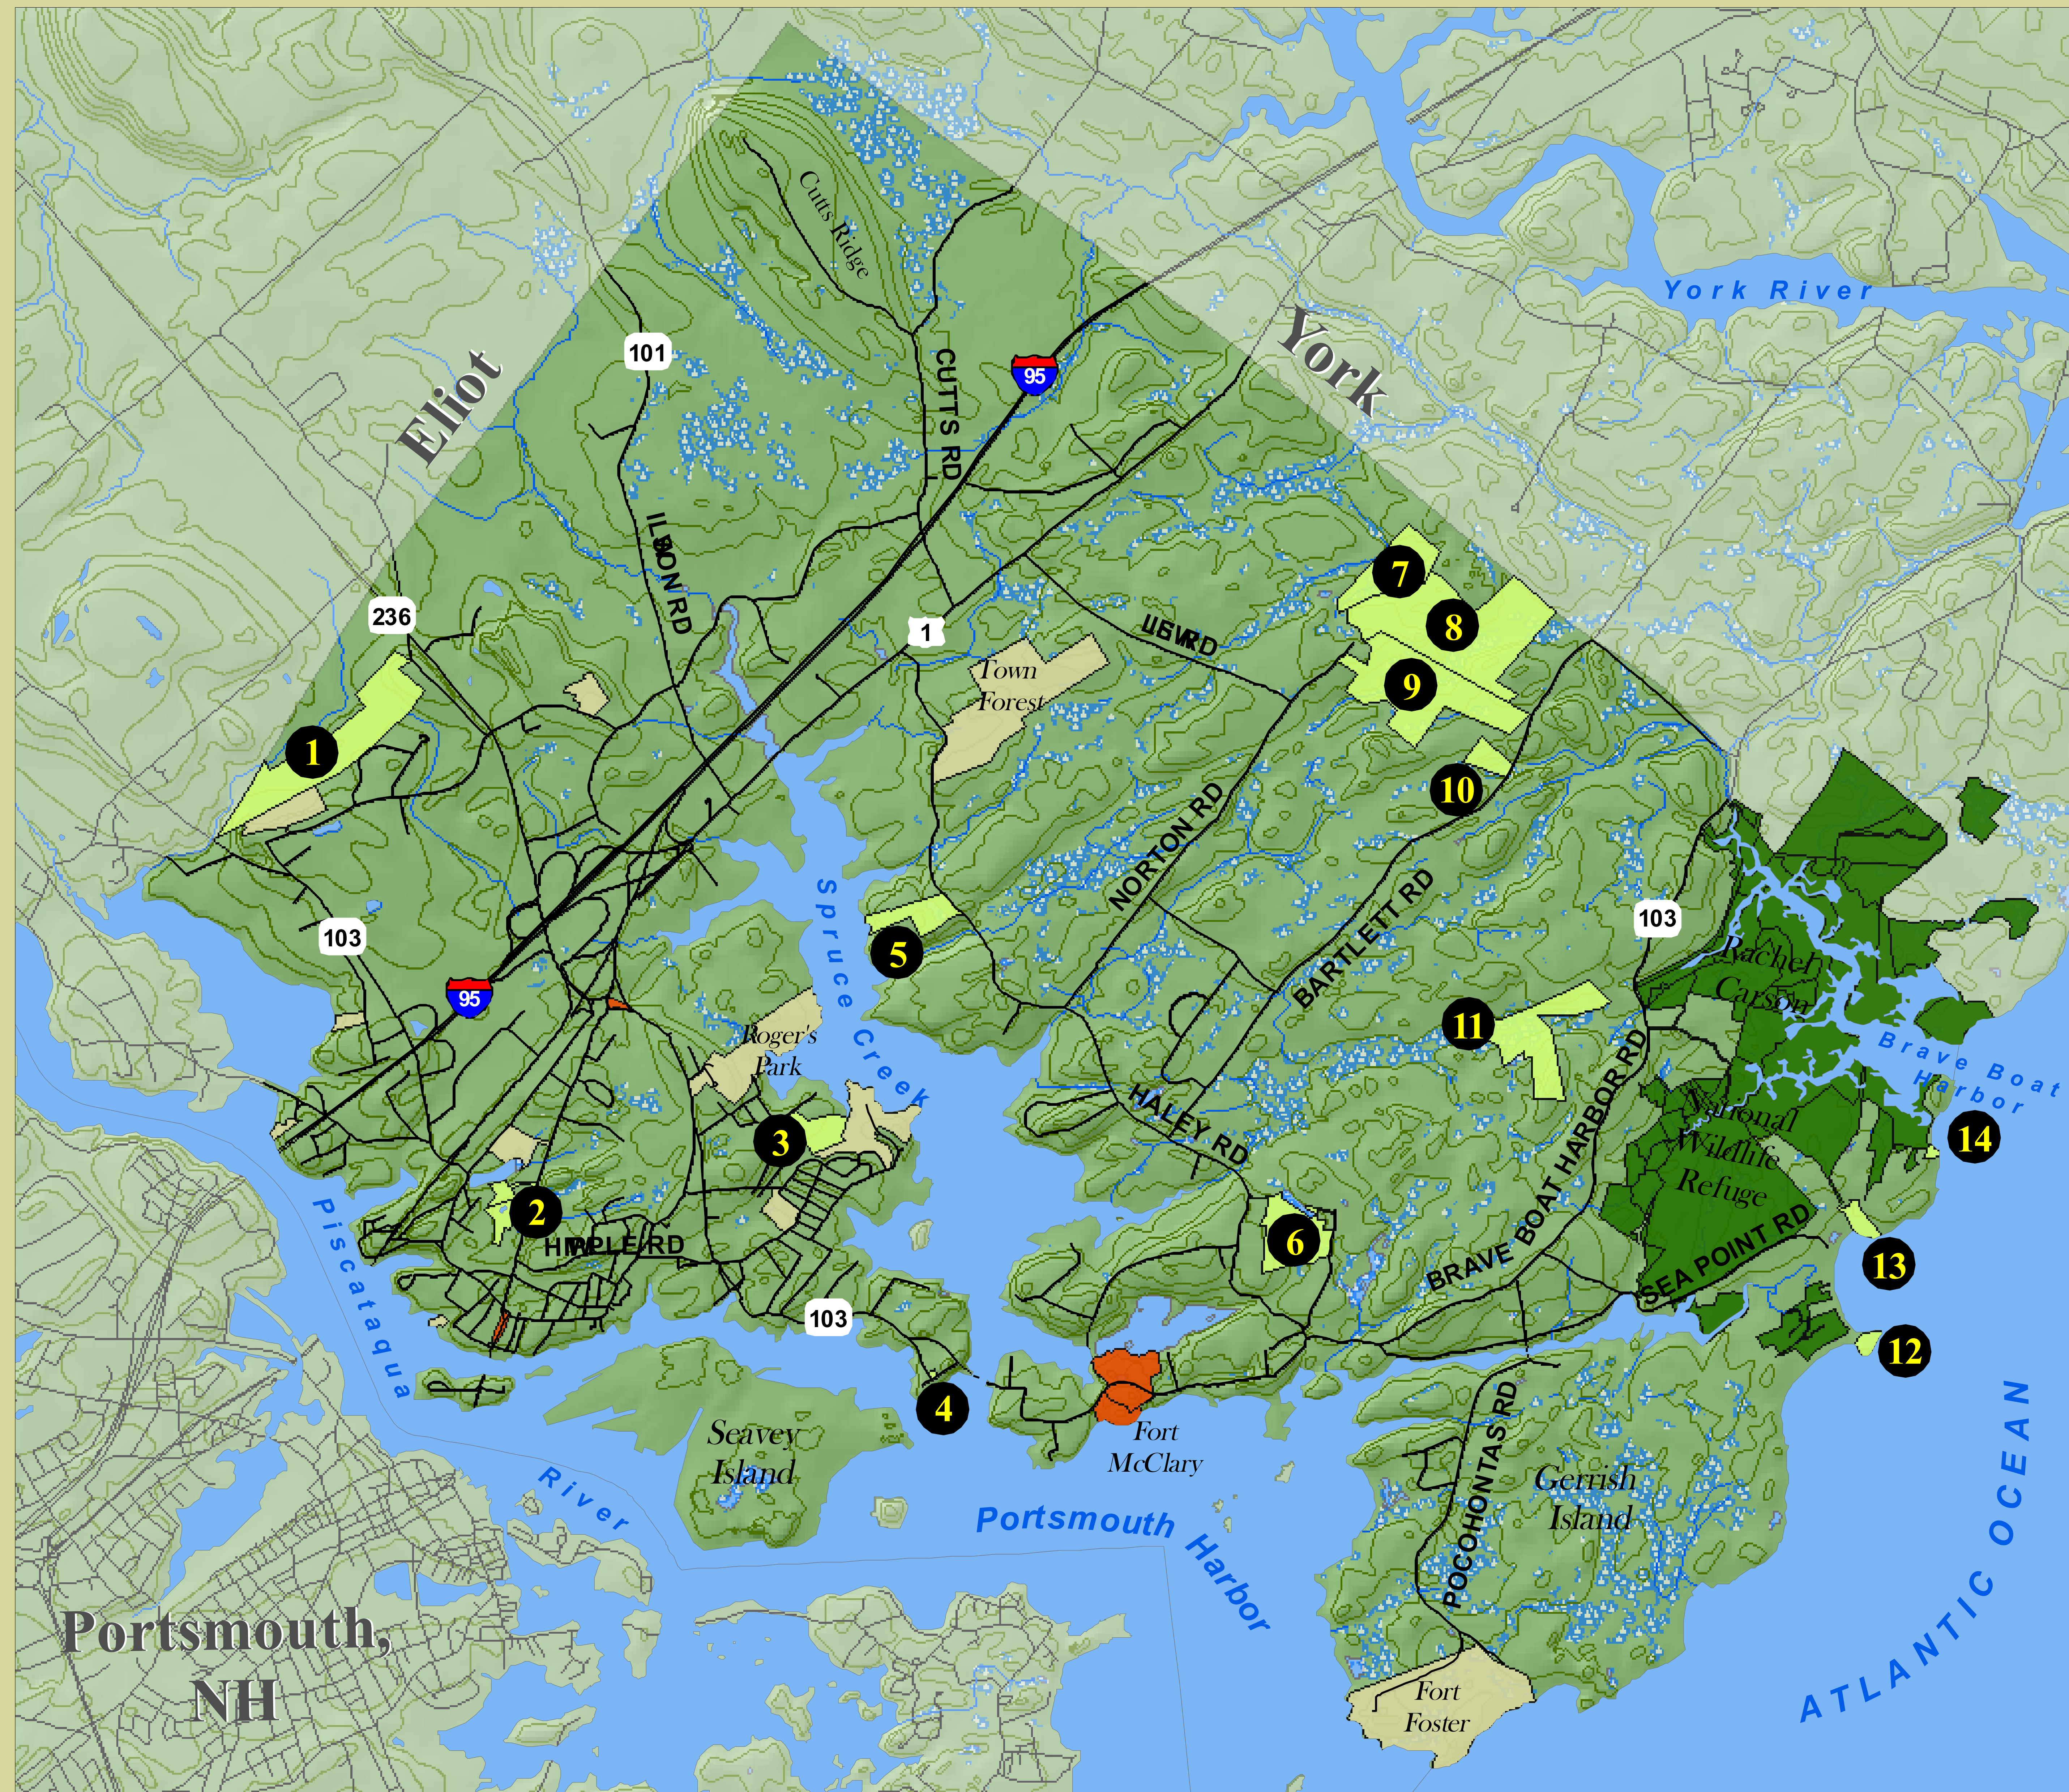

# Kittery Land Trust

### CURRENTLY OWNED

1. Remick
2. Cook
6. Cutts
7. Armstrong
8. Patten
9. Frawley
10. Lynch
11. Furbish
12. Seapoint
14. Hubbard

### CONSERVATION EASEMENTS

3. Thompson
4. Hall
5. Mon
13. Batchelder - Paly

### LEGEND

- Kittery Land Trust
- U.S. Fish & Wildlife Service
- ME Department of Conservation
- Town of Kittery
- Streams
- Roads
- Wetlands

DATA SOURCES:  
 Maine Office of GIS,  
 eMVRerve GIS Service Center  
 MAP UPDATED BY MCHT: JULY 2007