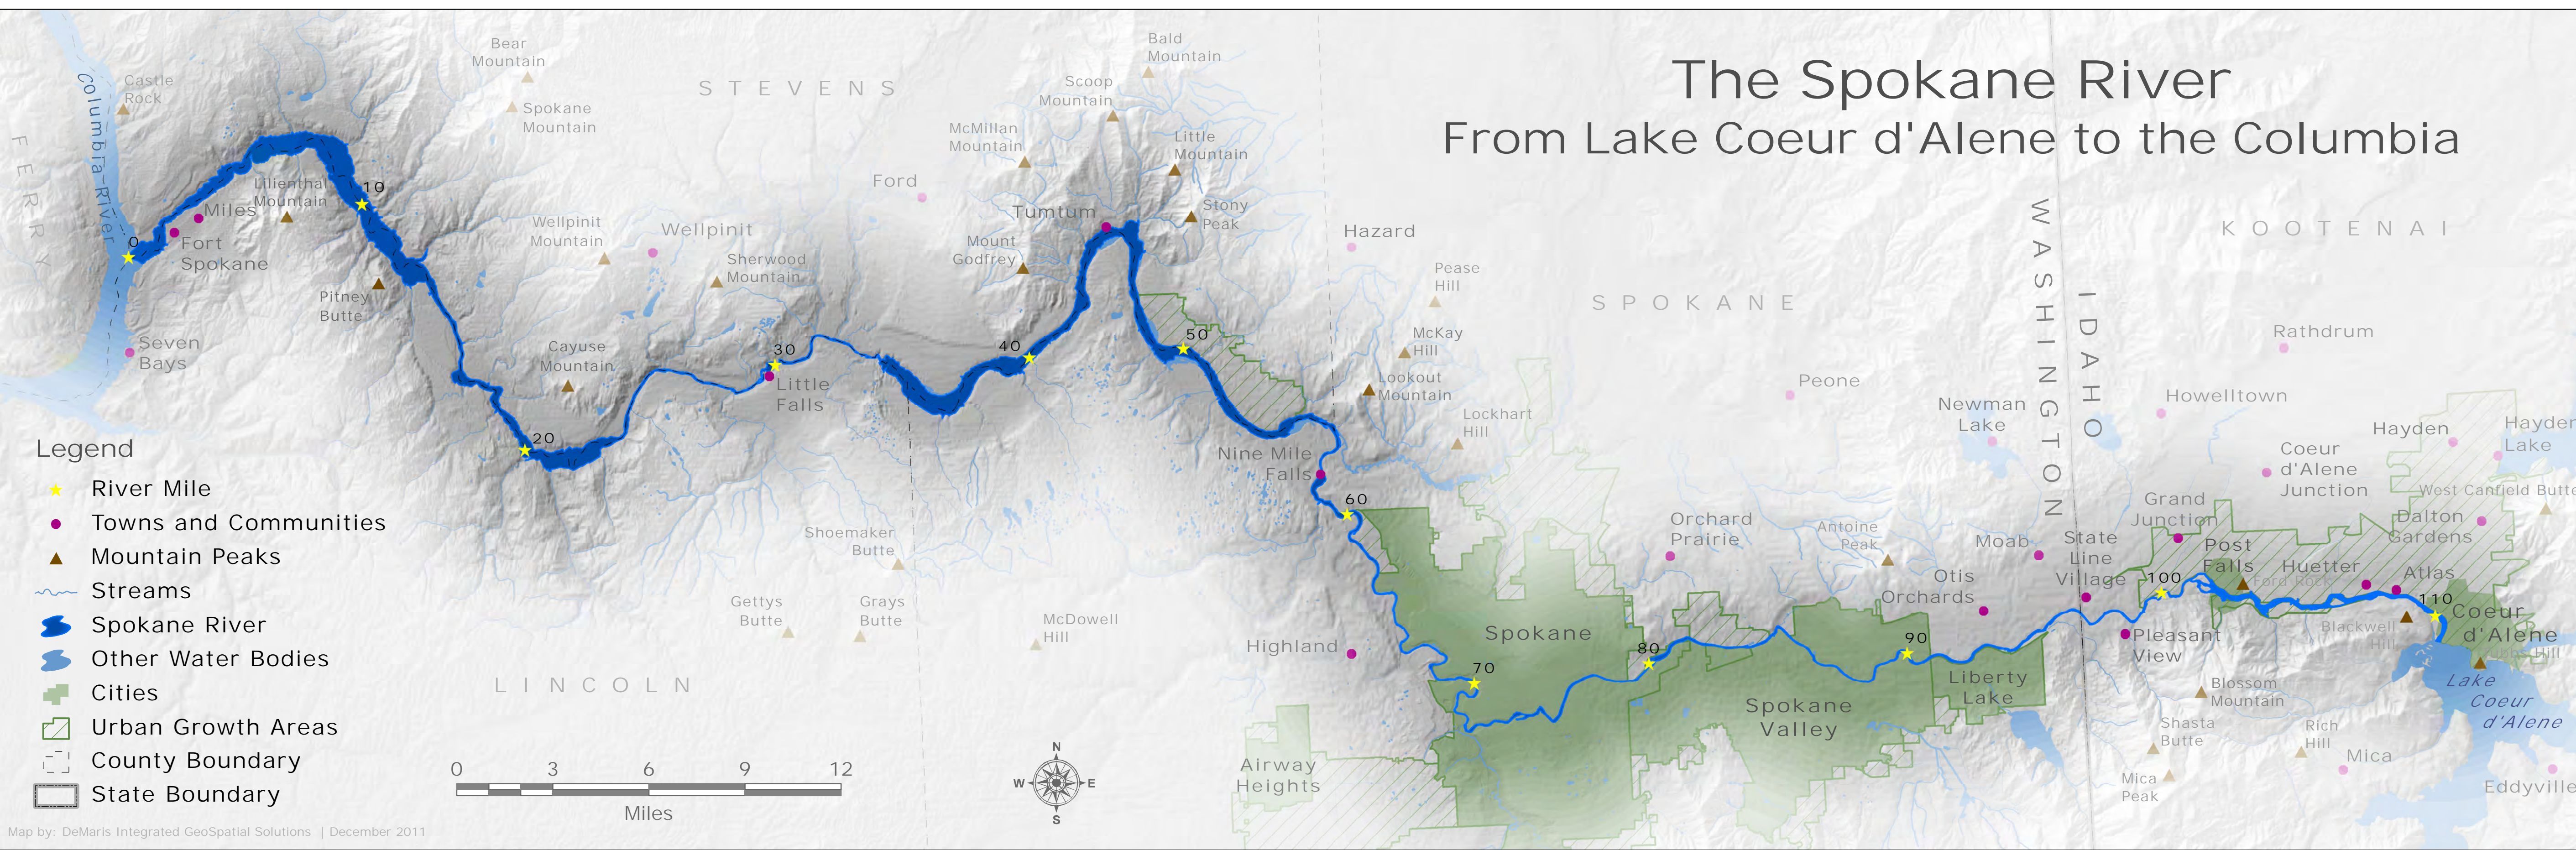

# The Spokane River

## From Lake Coeur d'Alene to the Columbia

- Legend**
- ★ River Mile
  - Towns and Communities
  - ▲ Mountain Peaks
  - ~ Streams
  - █ Spokane River
  - █ Other Water Bodies
  - Cities
  - ▨ Urban Growth Areas
  - - - County Boundary
  - ▭ State Boundary