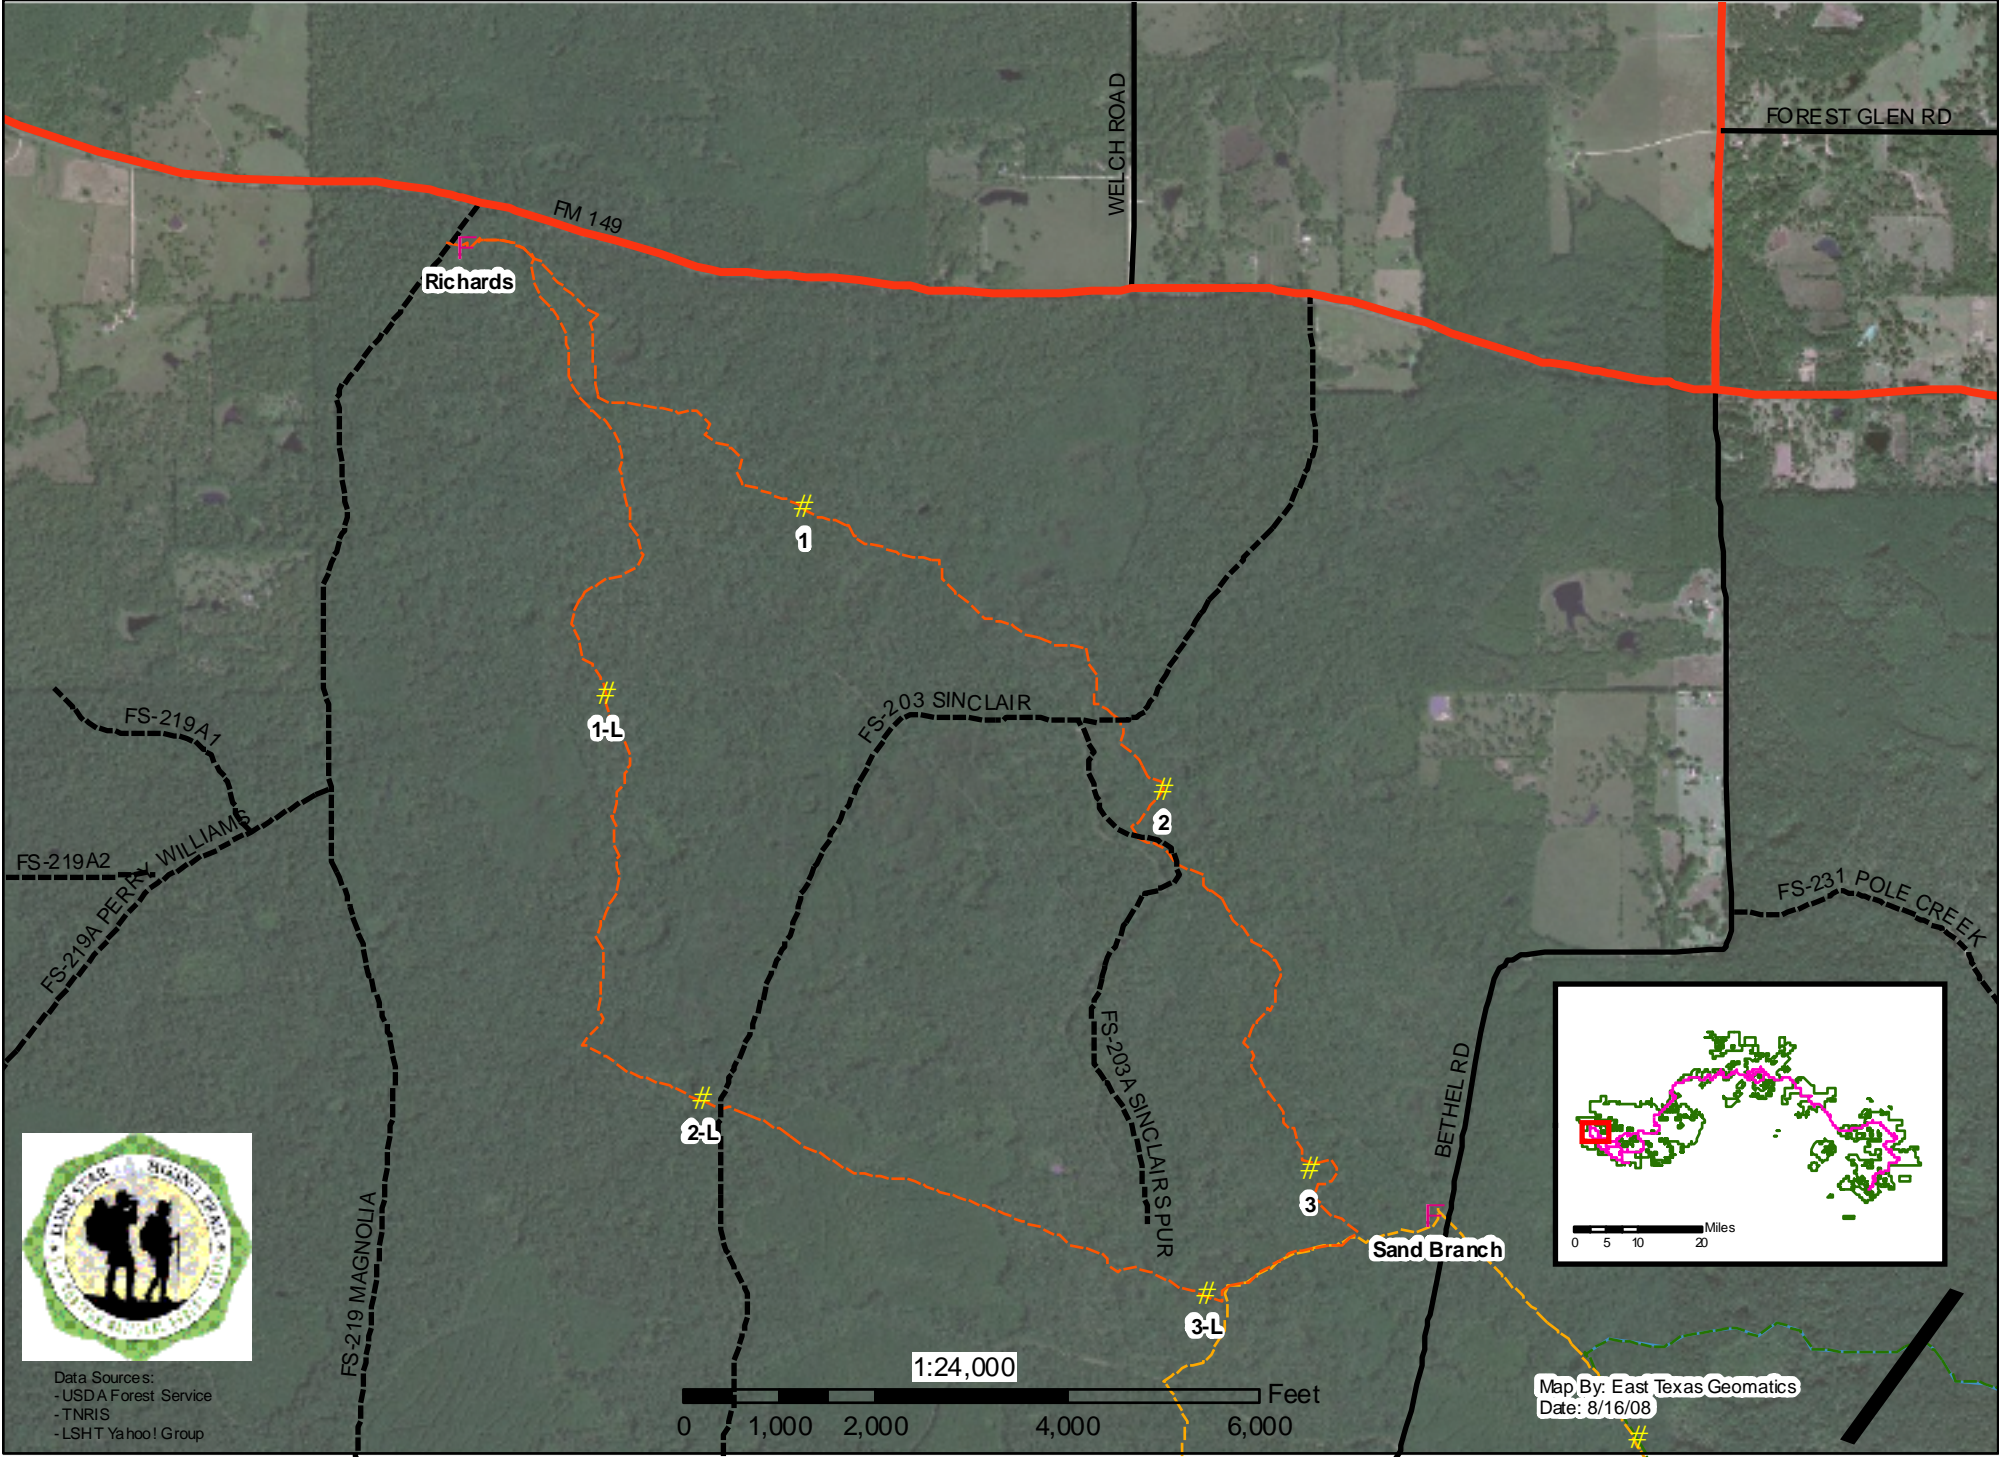

Lone Star Hiking Trail (Richard's Loop)

Data Sources:
- USDA Forest Service
- TNRIS
- LSHT Yahoo! Group

1:24,000

0 1,000 2,000 4,000 6,000 Feet

Map By: East Texas Geomatics
Date: 8/16/08